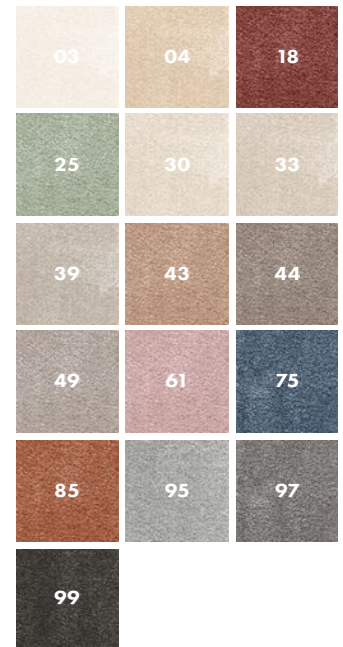

# SENSUALITÉ®

SUPER SOFT CARPETS

## SECRET 44 - HAVANA

SNEWTA44

PROPERTY	DESCRIPTION
Widths (m)	4,0/5,0
Backing	FusionBac
Texture	Frisé
Pile composition	100% Polyamide (Nylon)
Aspect	Plain color/speckled
Pattern repeating every L*W (cm)	
Domestic use	Intensive: bedroom, guest room, living, dining, hobby, office, study, entrance, hallway
Commercial use	Light: hotel room, hotel suite
Pile height (mm)	15,5
Total height	18,0
Budget	-

AVAILABLE IN 16 COLOURS

SUITED FOR

01

ASSOCIATED WEAVERS

Weverijstraat 1, 9600 Ronse, Belgium

T +32 55 230 211 · E info@sensualite.eu · W www.sensualite.eu